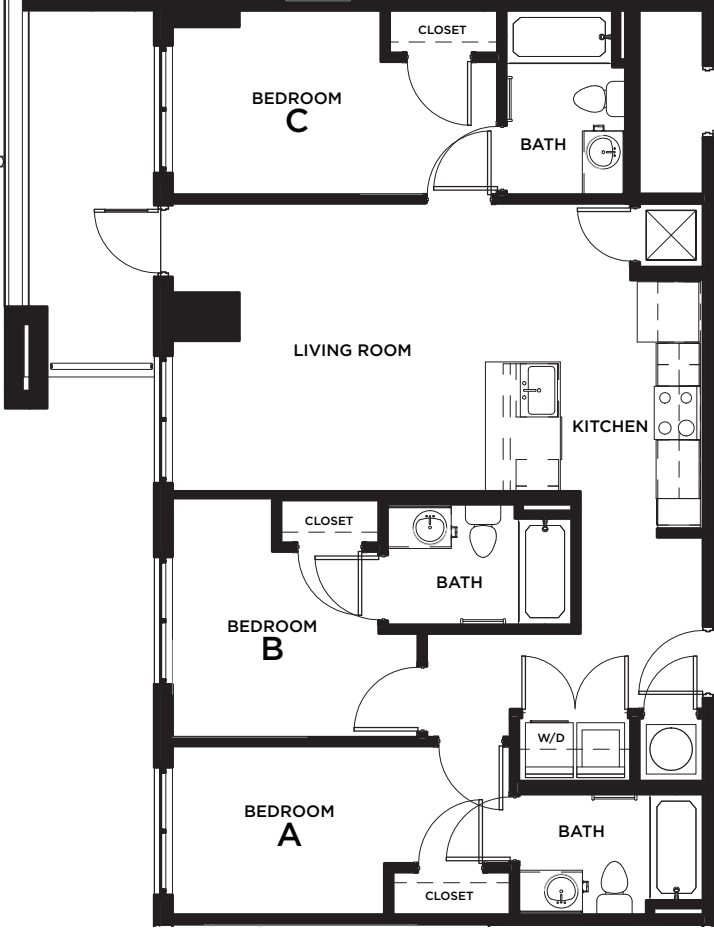

THE MARK

3BR/3BA

THE CHASTAIN

1099 - 1143 SQ FT*

*Floor plans vary slightly in size and layout based on location in building.

950 West Peachtree Street, Suite 230, Atlanta, GA 30309 | 404.476.2509 | TheMarkAtlanta.com

*Amenities, materials, floorplans are subject to change. Illustration is representational. Pricing, amenities and availability subject to change without notice. Information is believed to be accurate but is not warranted. Speak with a leasing agent for additional details.

Interested in **THE CHASTAIN?**
PICK YOUR PLAN

C11-2 CHASTAIN

1099 SQ FT*

\$ _____ /MONTH

C11-1 CHASTAIN

1143 SQ FT*

\$ _____ /MONTH