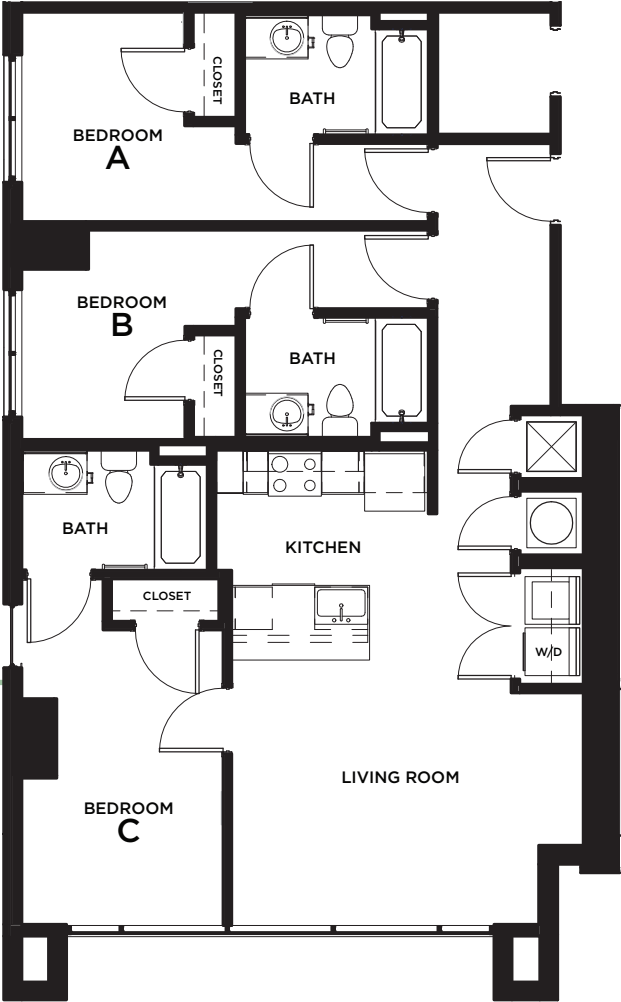

THE MARK

3BR/3BA

THE CHASTAIN

1099 - 1143 SQ FT*

*Floor plans vary slightly in size and layout based on location in building.

950 West Peachtree Street, Suite 230, Atlanta, GA 30309 | 404.476.2509 | TheMarkAtlanta.com

*Amenities, materials, floorplans are subject to change. Illustration is representational. Pricing, amenities and availability subject to change without notice. Information is believed to be accurate but is not warranted. Speak with a leasing agent for additional details.

Interested in **THE CHASTAIN?**
PICK YOUR PLAN

C11-2 CHASTAIN

1099 SQ FT*

\$ _____ /MONTH

C11-1 CHASTAIN

1143 SQ FT*

\$ _____ /MONTH