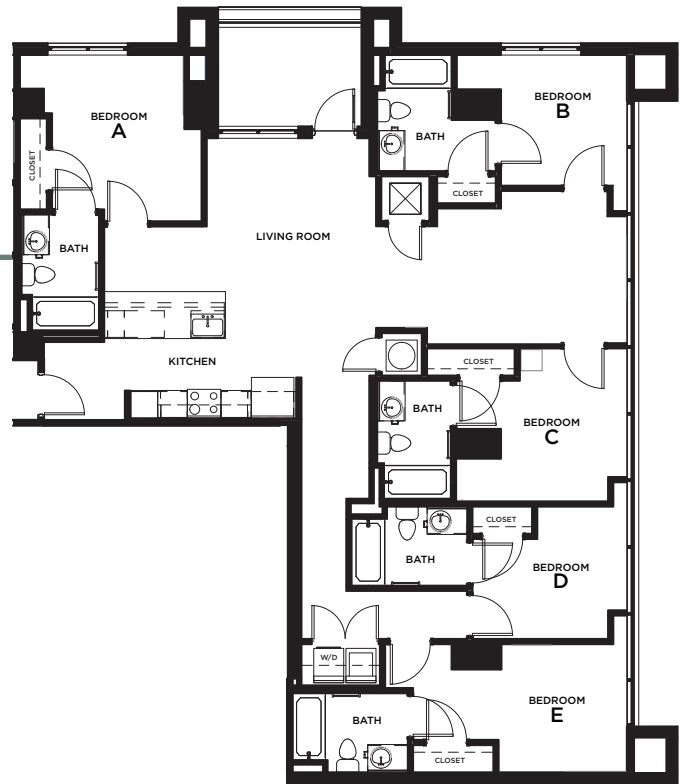

THE MARK

5BR/5BA

THE EDGEWOOD *Premium* 1947 - 2002 SQ FT*

*Floor plans vary slightly in size and layout based on location in building.

950 West Peachtree Street. Suite 230, Atlanta, GA 30309 | 404.476.2509 | TheMarkAtlanta.com

*Amenities, materials, floorplans are subject to change. Illustration is representational. Pricing, amenities and availability subject to change without notice. Information is believed to be accurate but is not warranted. Speak with a leasing agent for additional details.

Interested in **THE EDGEWOOD?**
PICK YOUR PLAN

E11-2 EDGEWOOD

1947 SQ FT*

\$ _____ /MONTH

E27-2 EDGEWOOD

2002 SQ FT*

\$ _____ /MONTH