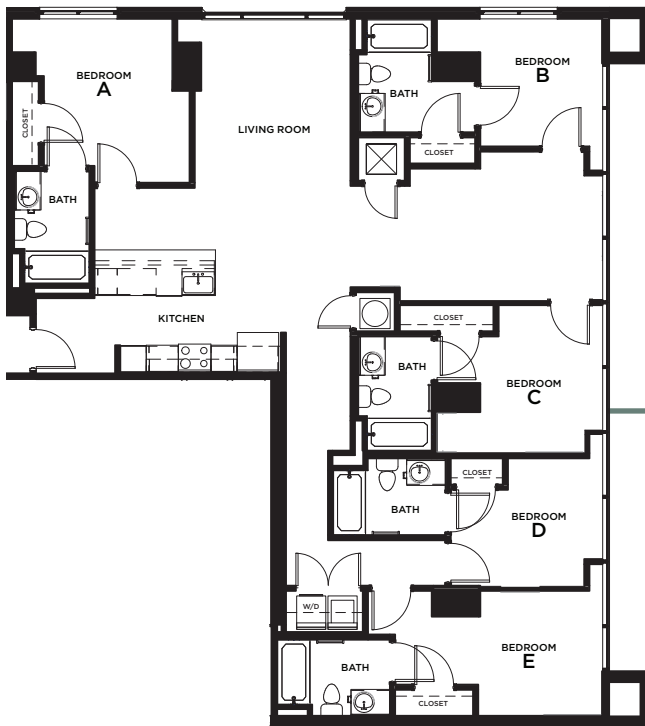

THE MARK

5BR/5BA

THE EDGEWOOD *Premium* 1947 - 2002 SQ FT*

*Floor plans vary slightly in size and layout based on location in building.

950 West Peachtree Street. Suite 230, Atlanta, GA 30309 | 404.476.2509 | TheMarkAtlanta.com

*Amenities, materials, floorplans are subject to change. Illustration is representational. Pricing, amenities and availability subject to change without notice. Information is believed to be accurate but is not warranted. Speak with a leasing agent for additional details.

Interested in **THE EDGEWOOD?**
PICK YOUR PLAN

E11-2 EDGEWOOD

1947 SQ FT*

\$ _____ /MONTH

E27-2 EDGEWOOD

2002 SQ FT*

\$ _____ /MONTH