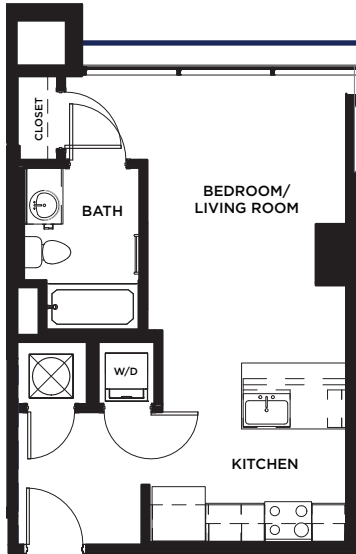

Interested in **THE SPRINGLAKE?** PICK YOUR PLAN

S05-1 SPRINGLAKE

476 SQ FT*

$ _____ /MONTH