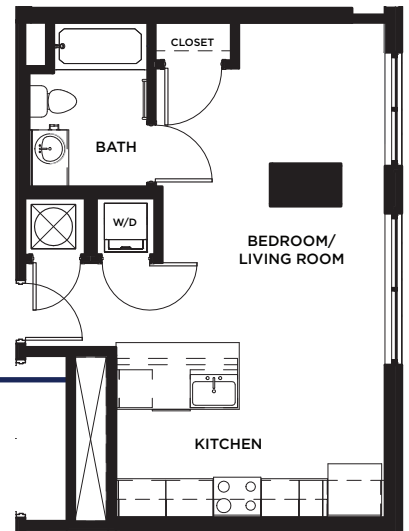

S05-2 SPRINGLAKE

496 SQ FT*

$ _____ /MONTH