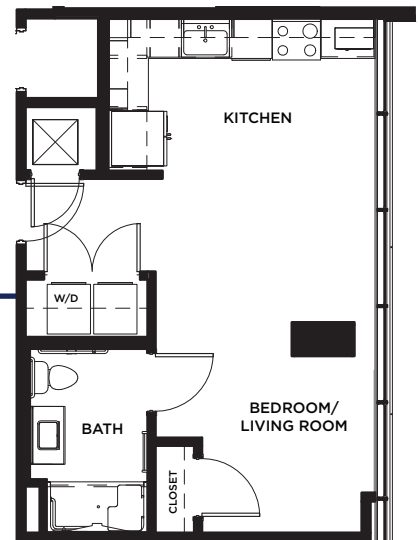

S03-1 SPRINGLAKE

504 SQ FT*

$ _____ /MONTH